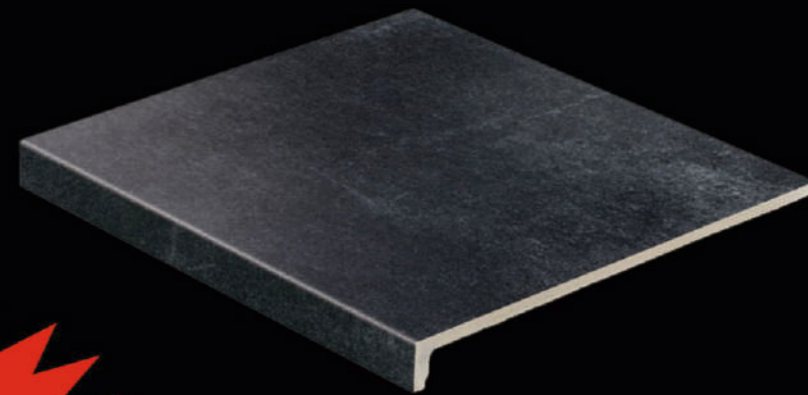

9430.717 anthra